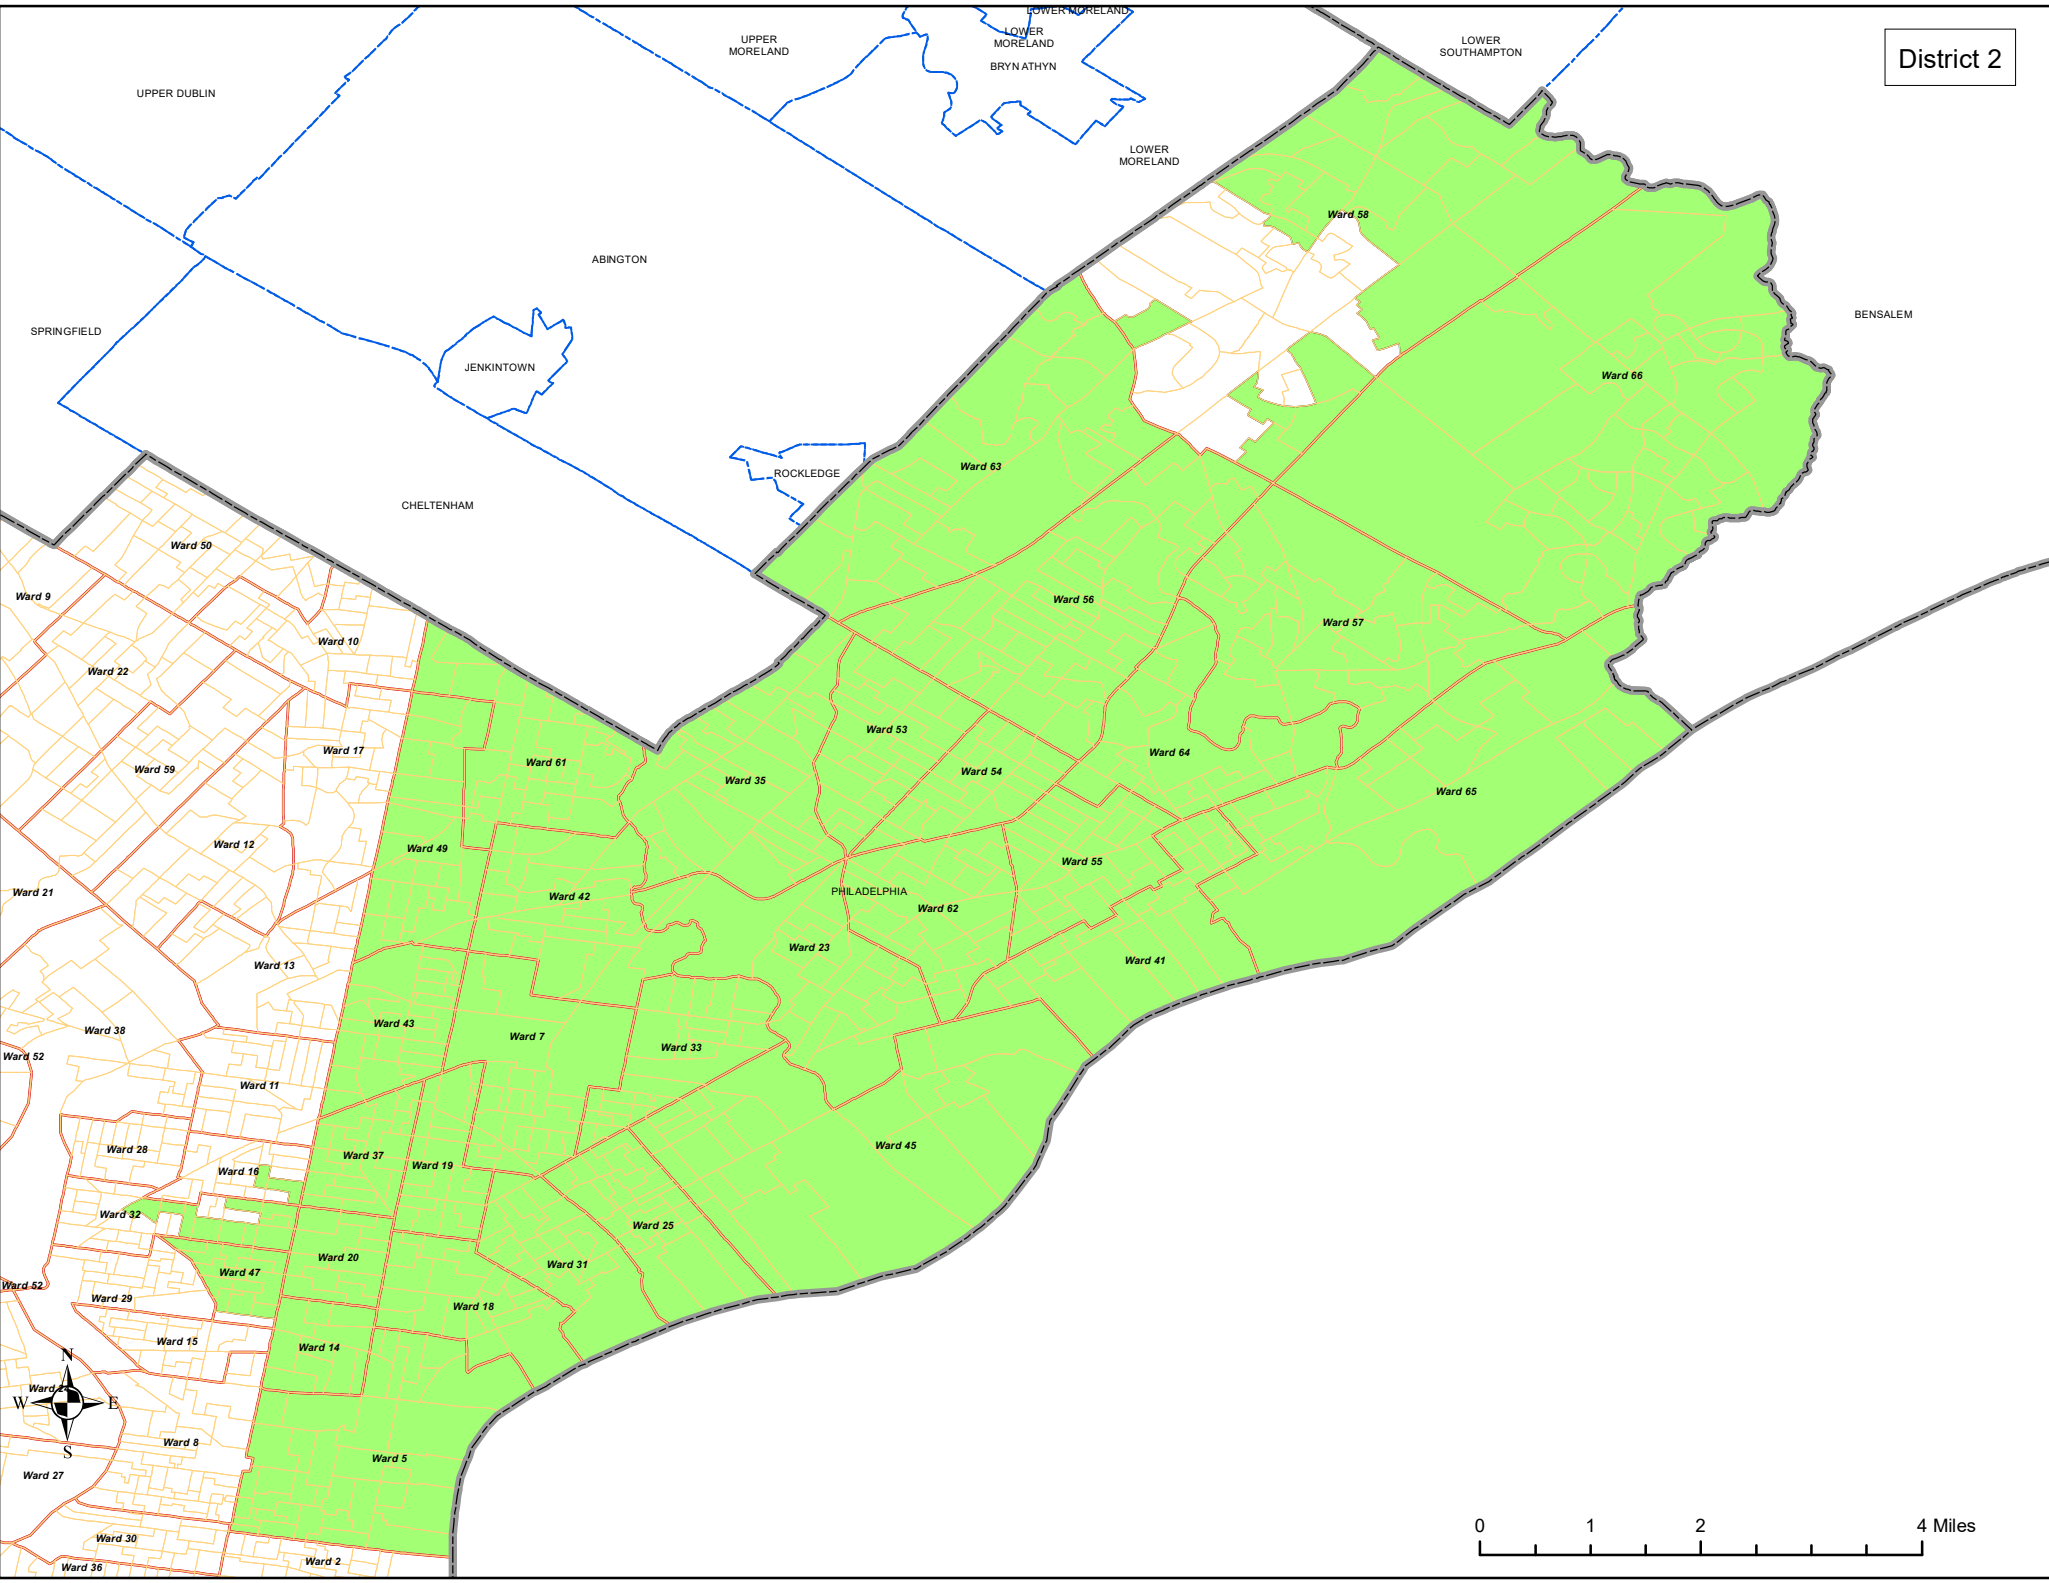

District 2

District 3

PLYMOUTH  
CONSHOHOCKEN  
WEST  
CONSHOHOCKEN

WHITEMARSH

SPRINGFIELD

JENKINTOWN

ABINGTON

ROCKLEDGE

Ward 63

Ward 56

Ward 53

Ward 54

Ward 55

Ward 62

Ward 41

LOWER MERION

19 Miles

District 10

District 11

District 13

0 10 20 Miles

District 14

District 15

District 17